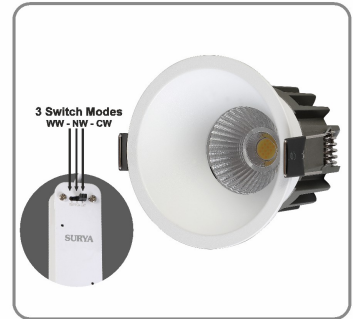

GALLANT ADAPTIVE COB

WATTAGE	MRP (Rs.)	LUMEN	DIMENSION (mm)	CUTOUT (mm)	BOX QTY.
7W	1000.00	560	60x64	55mm	20
12W	1500.00	960	78x82	70mm	20
18W	2000.00	1440	88x90	78mm	10

- 3 Switch modes (White, Natural White & Warm White)
- Energy efficient
- Impact resistance
- Aluminium body
- Recessed COB DL